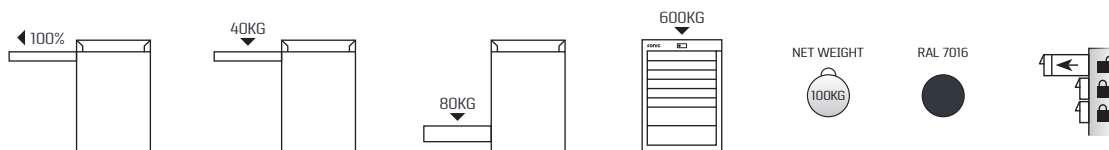

870mm portable cabinet, 7 drawers

Art. no. 5089005

Cabinet dimensions: 870mm wide, 530mm deep, 884mm high.

6x standard low drawers. Load capacity 40kg

Outer dims W 775mm x D 495mm x H 77mm; inner dims W 750mm x D 438mm x H 67mm

1x standard high drawer. Load capacity 80kg

Outer dims W 775mm x D 495mm x H 160mm; inner dims W 750mm x D 438mm x H 145mm

- Bridge pull handles
- Guide protection rollers
- 2 double fixed and 2 double swivel lockable heavy duty casters
- Hard-wearing composite worktop 2mm
- High quality durable powder coating finish
- Drawers 100% retractable
- Full height drawer sidewall
- Ball-bearing slides with unique ball cage design, made in The Netherlands
- Slides contain heavy duty stop, pull function and fall safety system
- Ergonomic handle in extruded/anodized black aluminium
- Front centralized dial safety-lock, made in Germany
- Standard color RAL 7016
- Heavy duty 1.4mm steel construction
- All high drawers include ventilation slots
- 10 year warranty

Optional:

- Foam liners for drawers
- Drawer divider kits with optional slots and spacers
- Stainless steel worktop 20mm
- Drawers variety of multiple depths and configurations
- Full range of colors upon request, longer lead time and additional fees could apply